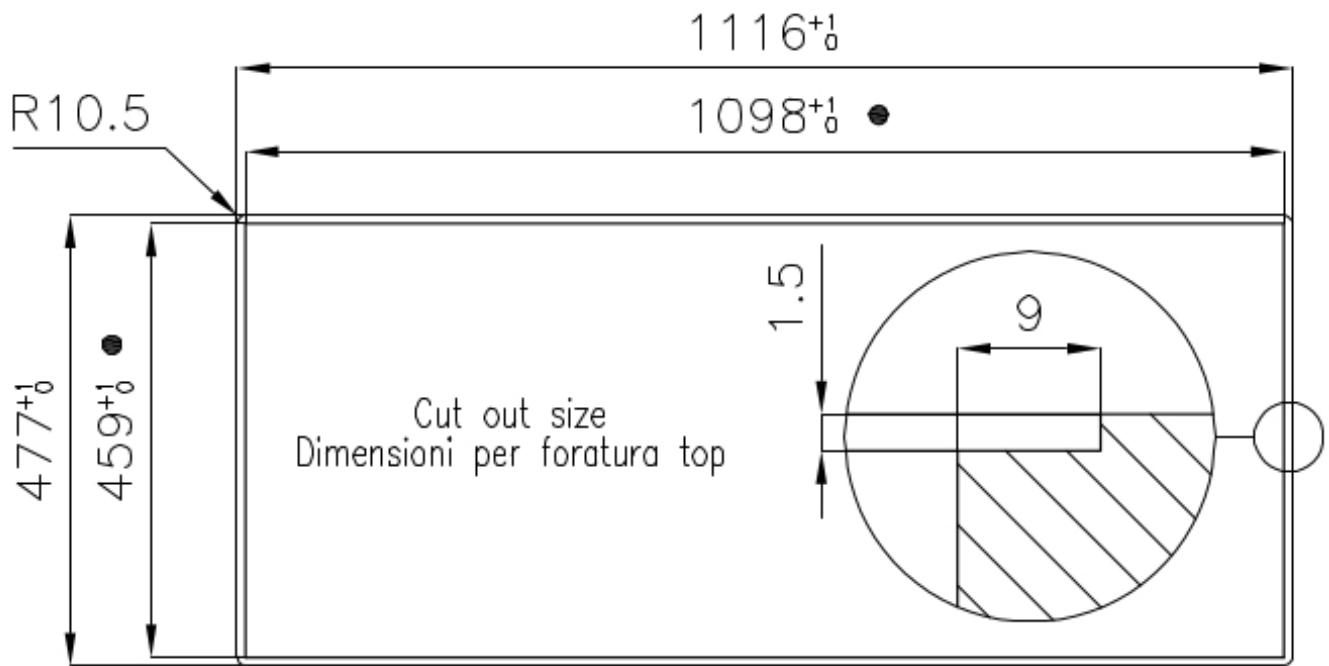

- Built-in cut out for FTS – Foratura per installazione FTS