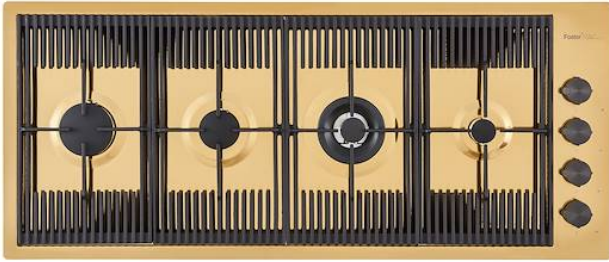

MILANO 4 BRULEURS GOLD

Gas hobs

Code: G681 F09

TABLE CUISSON GAZ MILANO A FLEUR GOLD - 4 brûleurs

DETAILS

Coloring Gold

Edge/Installation Type Flush-mount | Top-mount

Finish PVD

Material AISI 304 stainless steel

Texture Brushed in line

Supply 220-240 V; 50/60 Hz

Dimensions 1115x476 mm

Base size 120cm

Heating element Four burners

Built-in hole

[View technical data sheet](#)

Grids

Cast iron grids and enamelled burner covers

Width

111 cm

Total power

10.750 W

Auxiliary

1.000 W

The Gold finish is obtained by treating the steel with a physical process called PVD (Physical Vacuum Deposition) which deposits particles of noble metals on the surface. The result is a unique and refined aesthetic effect, and an improvement in the mechanical properties of the steel that is more resistant to shocks and scratches.